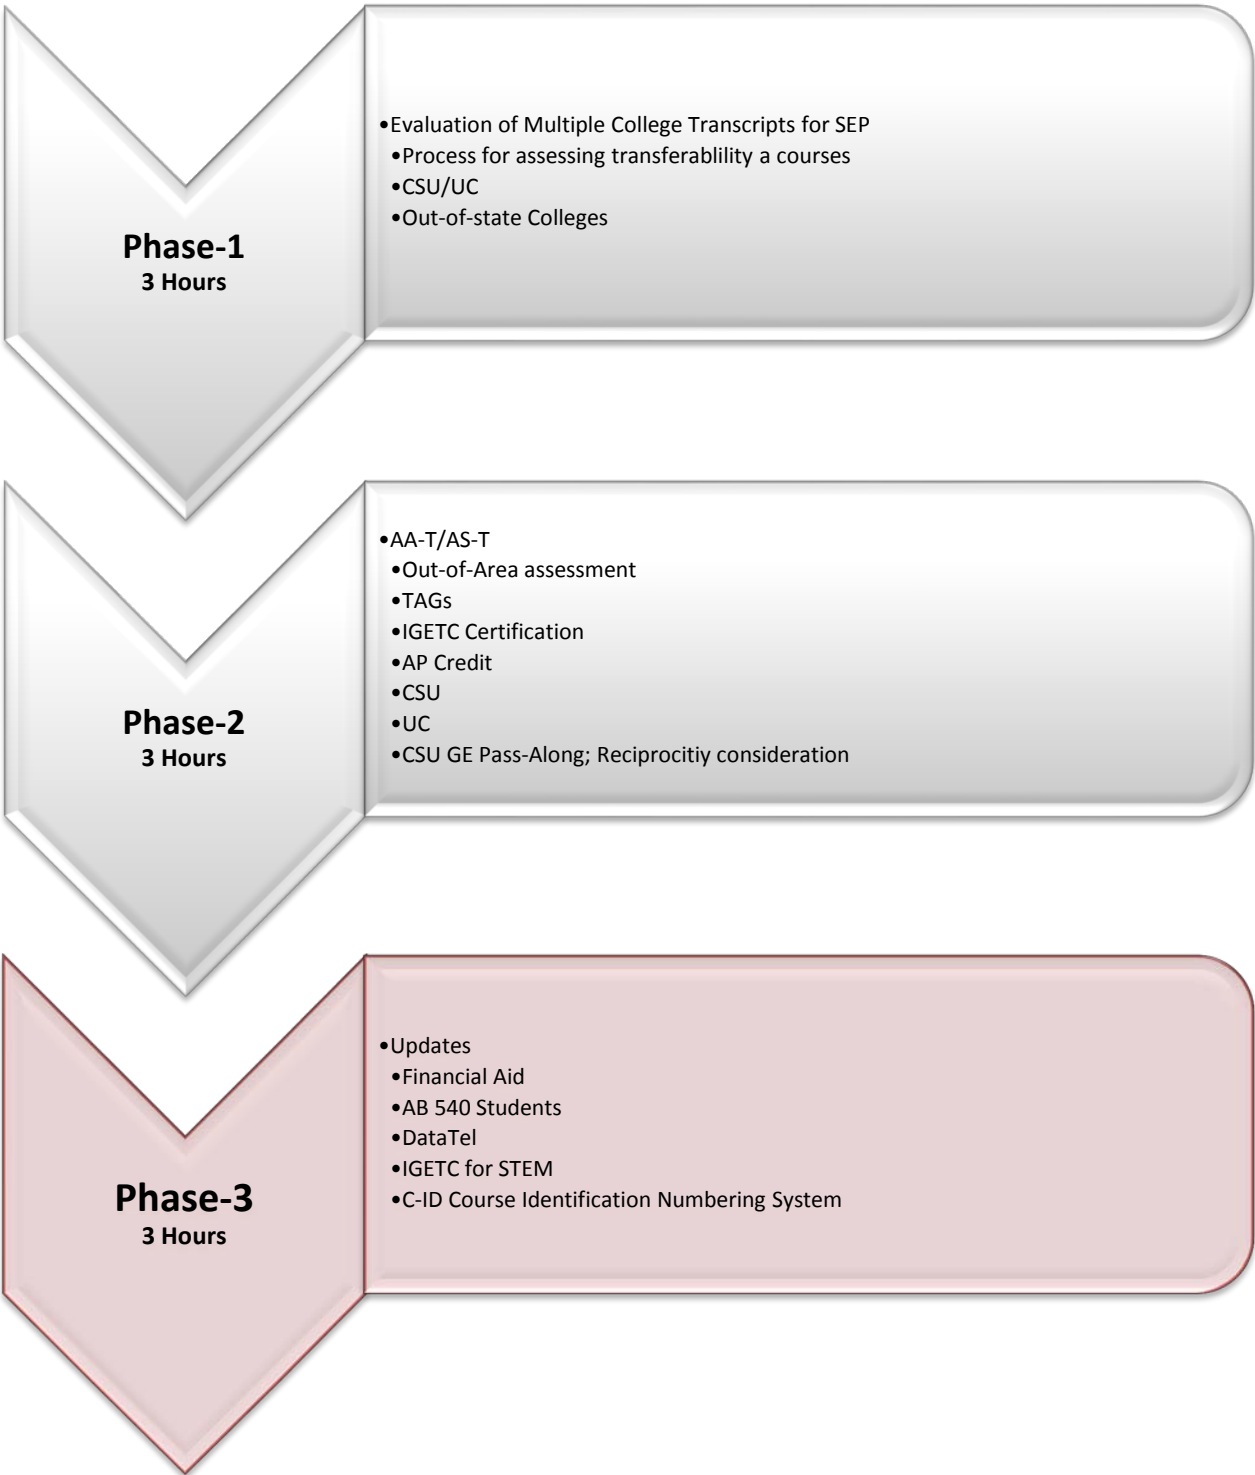

Adjunct Training: Level-2

9 Hours; \$400 per adjunct; \$500 for F/T Counselors