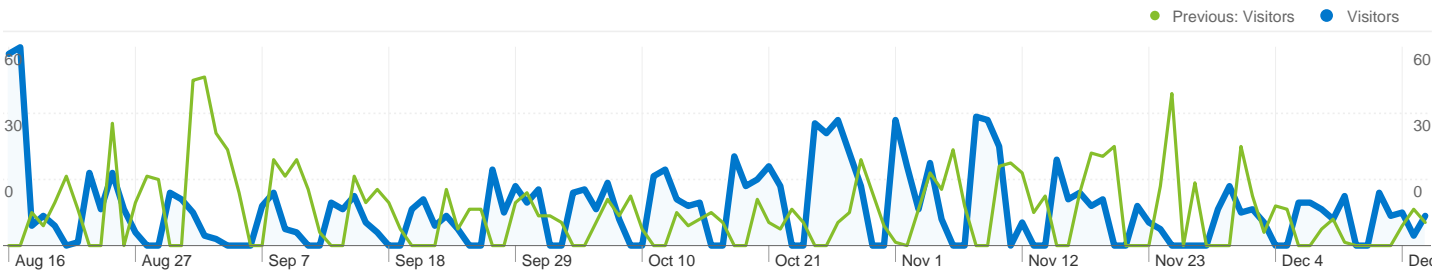

Visitors Overview

Aug 16, 2010 - Dec 17, 2010

Comparing to: Aug 1, 2009 - Dec 31, 2009

1,096 people visited this site

1,477 Visits

Previous: 1,495 (-1.20%)

1,096 Absolute Unique Visitors

Previous: 1,092 (0.37%)

5,373 Pageviews

Previous: 5,249 (2.36%)

3.64 Average Pageviews

Previous: 3.51 (3.61%)

00:04:55 Time on Site

Previous: 00:04:39 (5.68%)

29.59% Bounce Rate

Previous: 28.03% (5.57%)